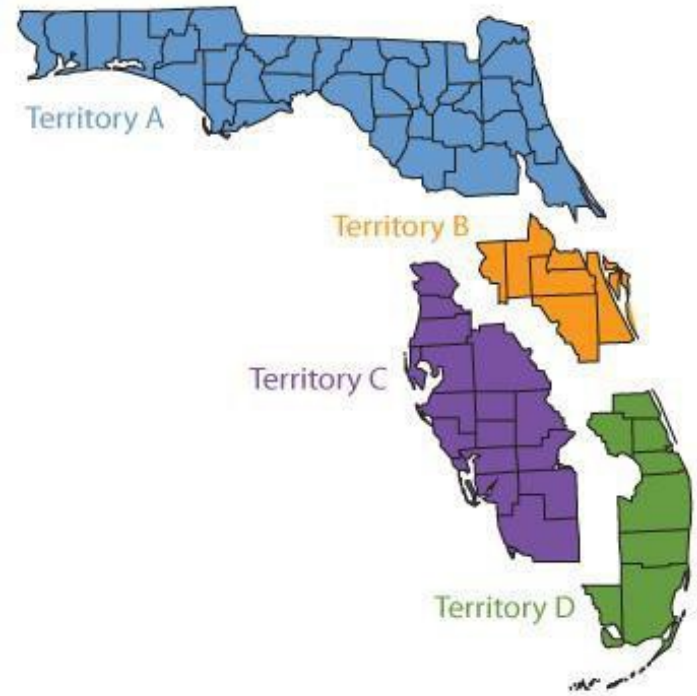

- **BOS**
  200 Technology Park
  Lake Mary, FL 32746
  www.bos.com
  P- 407-805-9911
  F- 407-805-9966

- **Workscapes Orlando**
  900 Orange Ave
  Winter Park, FL 32789
  www.workscapes.com
  P- 407-599-770
  F- n/a

Territory C:

- **Commercial Design Services, Inc.**
  5805 Barry Road
  Tampa, FL 33634
  www.cdstampa.com
  P- 813-886-0580
  F- 813-884-6200
- **BOS-Tampa**
  1600 East 8th, Suite C201
  Tampa, Florida 33605
  www.4fbi.com
  P- 813-549-7310
  F- 813-247-1305
- **Furniture & Design Concepts**
  11866 Metro Parkway
  Ft. Myers, FL 33966
  www.ofdc-inc.com
  P- 239-337-1212
  F- 239-337-4910
- **Workscapes Tampa**
  504 E Kennedy Blvd
  Tampa, FL 33602
  www.workscapes.com
  P- 813-620-0048