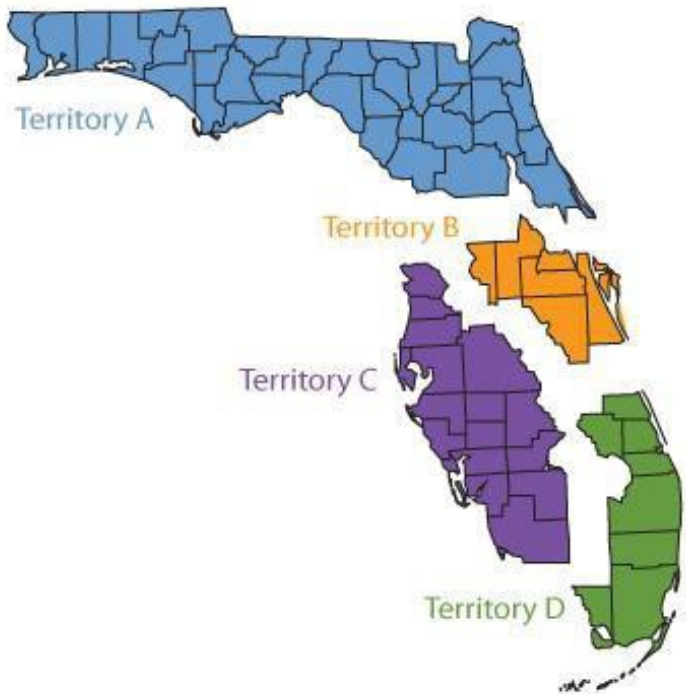

- **Perdue Office Jacksonville**

  5 West Forsyth St. Suite 100
  Jacksonville FL 32202
  www.perdueoffice.com
  P- 805-241-0800
  F- n/a
- **Perdue Office Tallahassee**

  313 N Monroe St. Suite 101
  Tallahassee, FL 32301
  www.perdueoffice.com
  P- 850-283-4225
  F- n/a
- **Executive Office Tallahassee**

  1401 South Monroe St
  Tallahassee, FL 32301
  www.eofinc.com
  P-850-224-9476
  F- n/a
- **Office Environments Gainesville**

  237 SW 7th Terrace
  Gainesville, FL 32601
  www.officenvironments.com
  P- 352-224-5161
  F- n/a
- **Workscapes Jacksonville**

  121 W Forsyth St
  Jacksonville, FL 32202
  www.workscapes.com
  P- 904-858-9918
  F- n/a

Territory B:

- **Commercial Design Services**

  2405 Lucien Way Suite 250
  Maitland, FL 32751
  www.cdstamp.com
  P- 407-774-4832
  F- 407-774-4847