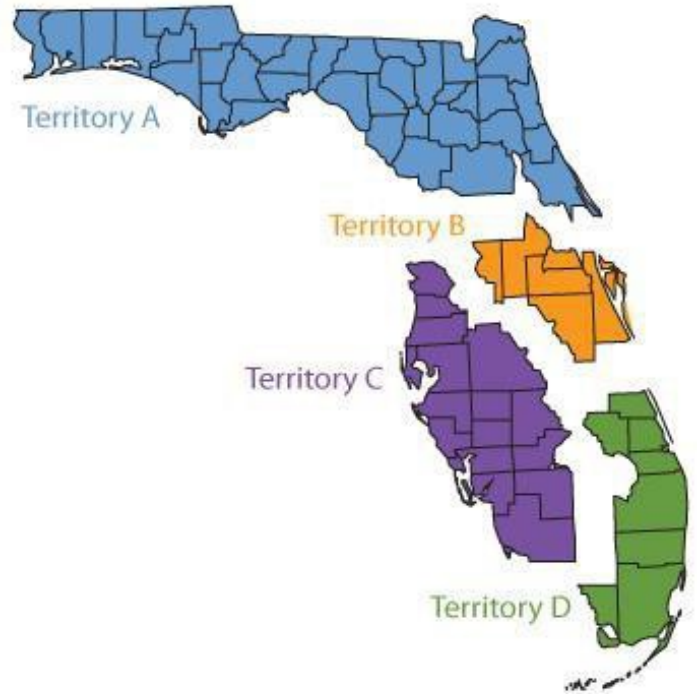

AUTHORIZED DEALER LISTING FOR FLORIDA STATE CONTRACT

Territory A:

- **Commercial Design Services**

508-C Capital Circle SE CITY, STATE & ZIP:
Tallahassee, FL 32301
www.cdstally.com
P- 805-241-0800
F- n/a

- **Holmes & Brakel**

8933 Western Way, Suite #2
Jacksonville, Florida 32256
www.holmesbrakel.com
P- 904-538-9883
F- 904-538-0578

- **OEC Business Interiors, Inc.**

1601 NW 80th Blvd.
Gainesville, Florida 32606
www.oec-fl.com
P- 352-332-1192
F- 352-333-8002

- **Office Environments & Services, Inc.**

1524 San Marco Boulevard
Jacksonville, Florida 32207
www.oesjax.com
P- 904-398-9761
F- 904-398-5095

- **Office Environments, Inc.**

111 S De Villiers St Suite C
Pensacola, FL 32502
www.officenvironments.com
P- 850-434-1165
F- n/a

- **Office Environments of Tallahassee**

1211 Governors Sq. Blvd. Suite #100
Tallahassee, Florida 32301
www.officenvironments.com
P- 850-915-0542
F- n/a