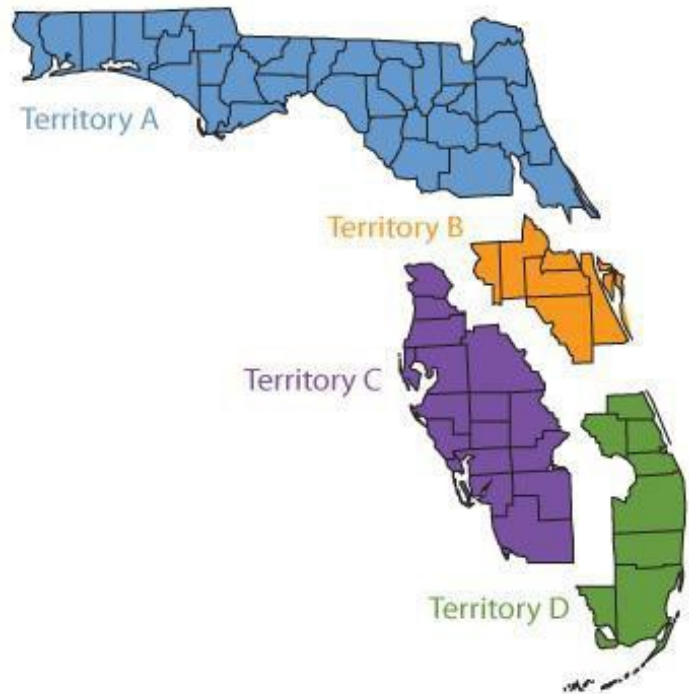

1510 West Avenue A
Belle Glade, FL 33430
www.evergladestrading.com
P- 561-996-1212
F- 561-996-3020

- **J. C. White Miramar**

3501 Commerce Parkway
Miramar, FL 33025
www.jcwhite.com
P- 954-499-6677
F- 954-499-6678

- **J.C. White – Palm Beach**

3402 S. Dixie Hwy
West Palm Beach, FL 33401
www.jcwhite.com
P- 561-848-4982
F- 561-848-8219

- **Your Office**

6193 Rock Island Road # 306
Tamarac, Florida 33319
yourofficefl@aol.com
P- 954-530-0137
F- 954-567-1439

- **Superior Installation Network, Inc.**

3740 Prospect Ave Suite 2
Riviera Beach, FL 33404
www.superiorinstall.net
P- 561-845-9858
F- n/a

- **Compass Office**

3320 Enterprise Way
Miramar, FL 33025
www.compass-office.com
P- 954-430-4590
F- n/a

- **Office Furniture Solutions**

1751 West Copans Rd. Suite 9
Pompano Beach, FL 33064
www.officesolutionsfl.com