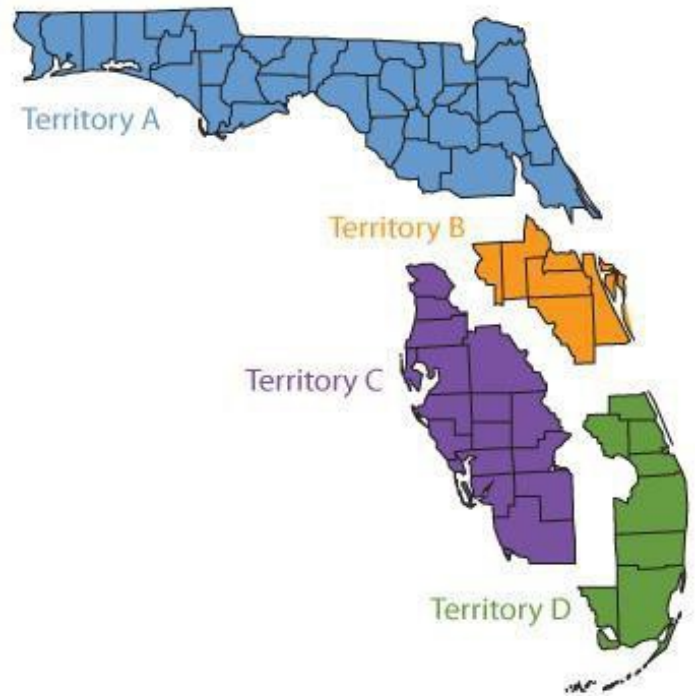

P- 954-973-7997
F- n/a

Updated 12/22/2021