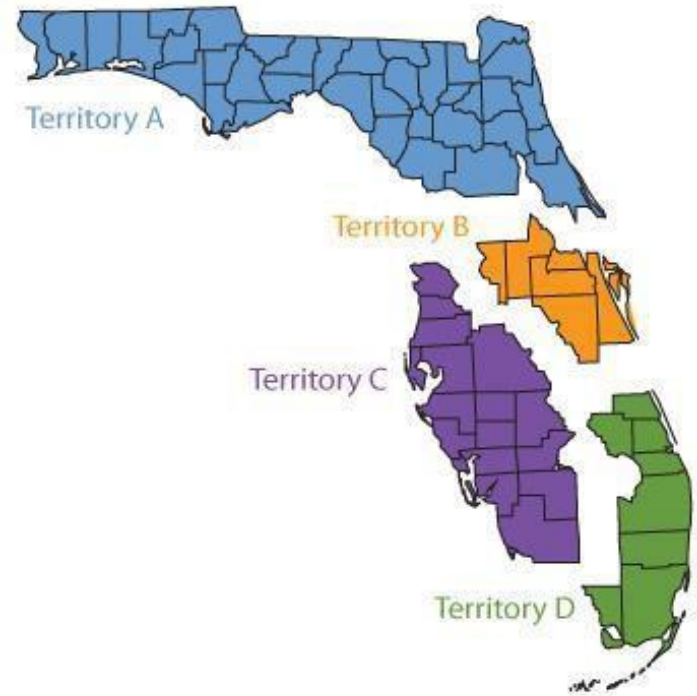

- **BOS**
  200 Technology Park
  Lake Mary, FL 32746
  www.bos.com
  P- 407-805-9911
  F- 407-805-9966

- **Workscapes Orlando**
  900 Orange Ave
  Winter Park, FL 32789
  www.workscapes.com
  P- 407-599-770
  F- n/a

Territory C:

- **Commercial Design Services, Inc.**
  5805 Barry Road
  Tampa, FL 33634
  www.cdstampa.com
  P- 813-886-0580
  F- 813-884-6200
- **BOS-Tampa**
  1600 East 8th, Suite C201
  Tampa, Florida 33605
  www.4fbi.com
  P- 813-549-7310
  F- 813-247-1305
- **Furniture & Design Concepts**
  11866 Metro Parkway
  Ft. Myers, FL 33966
  www.ofdc-inc.com
  P- 239-337-1212
  F- 239-337-4910
- **Workscapes Tampa**
  504 E Kennedy Blvd
  Tampa, FL 33602
  www.workscapes.com
  P- 813-620-0048