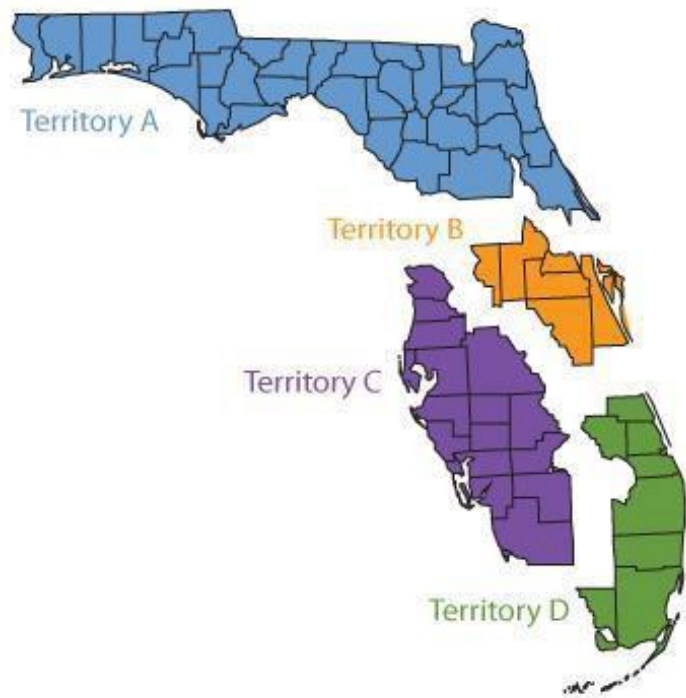

1510 West Avenue A
Belle Glade, FL 33430
www.evergladestrading.com
P- 561-996-1212
F- 561-996-3020

- **J. C. White Miramar**

3501 Commerce Parkway
Miramar, FL 33025
www.jcwhite.com
P- 954-499-6677
F- 954-499-6678

- **J.C. White – Palm Beach**

3402 S. Dixie Hwy
West Palm Beach, FL 33401
www.jcwhite.com
P- 561-848-4982
F- 561-848-8219

- **Your Office**

6193 Rock Island Road # 306
Tamarac, Florida 33319
yourofficefl@aol.com
P- 954-530-0137
F- 954-567-1439

- **Superior Installation Network, Inc.**

3740 Prospect Ave Suite 2
Riviera Beach, FL 33404
www.superiorinstall.net
P- 561-845-9858
F- n/a

- **Compass Office**

3320 Enterprise Way
Miramar, FL 33025
www.compass-office.com
P- 954-430-4590
F- n/a

- **Office Furniture Solutions**

1751 West Copans Rd. Suite 9
Pompano Beach, FL 33064
www.officesolutionsfl.com