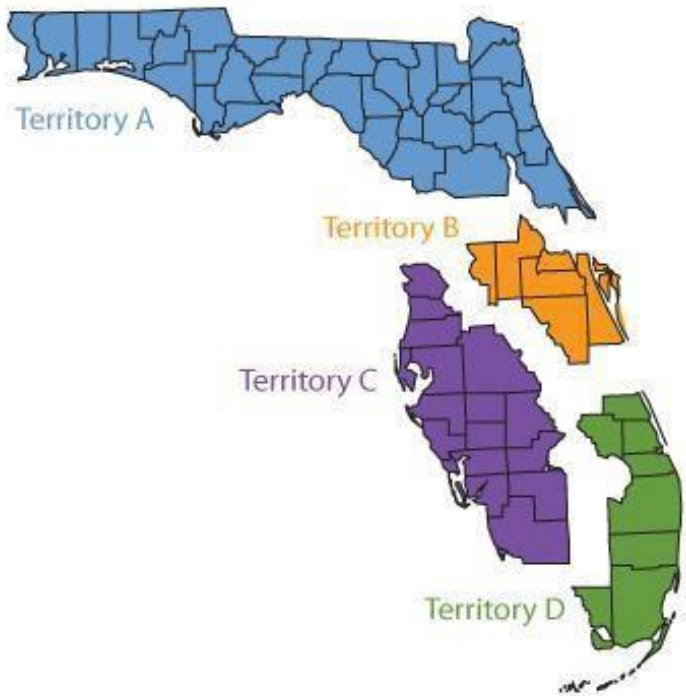

- **Perdue Office Jacksonville**

  5 West Forsyth St. Suite 100
  Jacksonville FL 32202
  www.perdueoffice.com
  P- 805-241-0800
  F- n/a
- **Perdue Office Tallahassee**

  313 N Monroe St. Suite 101
  Tallahassee, FL 32301
  www.perdueoffice.com
  P- 850-283-4225
  F- n/a
- **Executive Office Tallahassee**

  1401 South Monroe St
  Tallahassee, FL 32301
  www.eofinc.com
  P-850-224-9476
  F- n/a
- **Office Environments Gainesville**

  237 SW 7th Terrace
  Gainesville, FL 32601
  www.officenvironments.com
  P- 352-224-5161
  F- n/a
- **Workscapes Jacksonville**

  121 W Forsyth St
  Jacksonville, FL 32202
  www.workscapes.com
  P- 904-858-9918
  F- n/a

Territory B:

- **Commercial Design Services**

  2405 Lucien Way Suite 250
  Maitland, FL 32751
  www.cdstamp.com
  P- 407-774-4832
  F- 407-774-4847