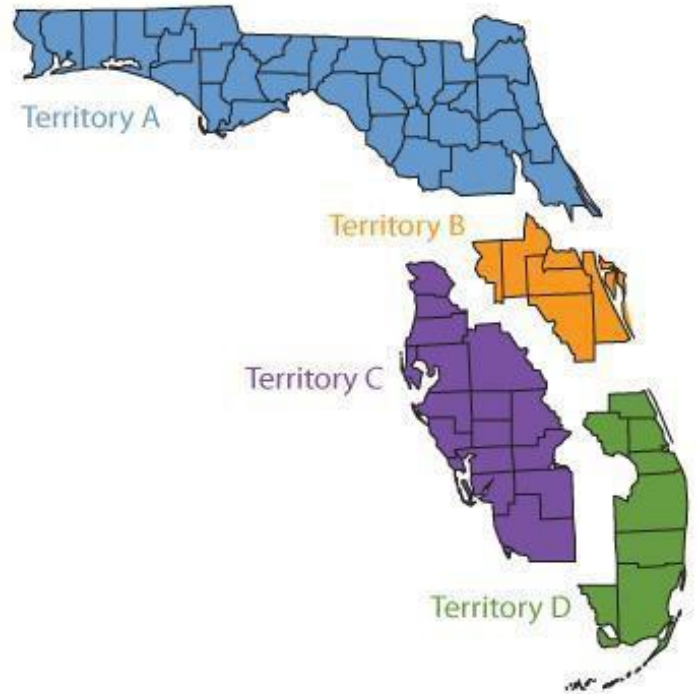

AUTHORIZED DEALER LISTING FOR FLORIDA STATE CONTRACT

Territory A:

- **Commercial Design Services**

508-C Capital Circle SE CITY, STATE & ZIP:
Tallahassee, FL 32301
www.cdstally.com
P- 805-241-0800
F- n/a

- **Holmes & Brakel**

8933 Western Way, Suite #2
Jacksonville, Florida 32256
www.holmesbrakel.com
P- 904-538-9883
F- 904-538-0578

- **OEC Business Interiors, Inc.**

1601 NW 80th Blvd.
Gainesville, Florida 32606
www.oec-fl.com
P- 352-332-1192
F- 352-333-8002

- **Office Environments & Services, Inc.**

1524 San Marco Boulevard
Jacksonville, Florida 32207
www.oesjax.com
P- 904-398-9761
F- 904-398-5095

- **Office Environments, Inc.**

111 S De Villiers St Suite C
Pensacola, FL 32502
www.officenvironments.com
P- 850-434-1165
F- n/a

- **Office Environments of Tallahassee**

1211 Governors Sq. Blvd. Suite #100
Tallahassee, Florida 32301
www.officenvironments.com
P- 850-915-0542
F- n/a