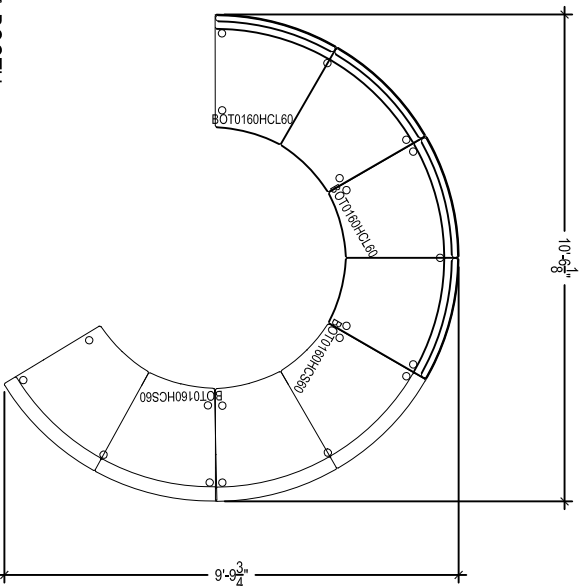

**\*\*CENTER TABLE IN BOTA BOOTH  
AND SEATING AROUND EDGEWORKS  
TABLE BY OTHERS**

SCALE: 1/4"=1'-0"

SCALE: NTS

**DARRAN**

DARRAN Furniture  
P.O. Box 7614  
High Point, NC 27264  
Phone 336.861.2400 1.800.334.7891  
Fax 336.861.6485 www.darran.com