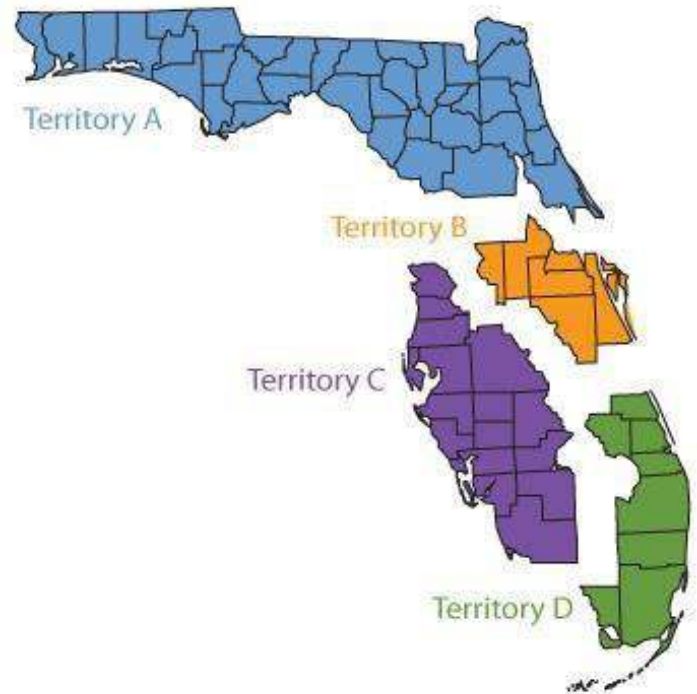

- **Perdue Office Jacksonville**

  5 West Forsyth St. Suite 100
  Jacksonville FL 32202
  www.perdueoffice.com
  P- 805-241-0800
  F- n/a
- **Perdue Office Tallahassee**

  313 N Monroe St. Suite 101
  Tallahassee, FL 32301
  www.perdueoffice.com
  P- 850-283-4225
  F- n/a
- **Executive Office Tallahassee**

  1401 South Monroe St
  Tallahassee, FL 32301
  www.eofinc.com
  P-850-224-9476
  F- n/a
- **Office Environments Gainesville**

  237 SW 7th Terrace
  Gainesville, FL 32601
  www.officenvironments.com
  P- 352-224-5161
  F- n/a
- **Workscapes Jacksonville**

  121 W Forsyth St
  Jacksonville, FL 32202
  www.workscapes.com
  P- 904-858-9918
  F- n/a

Territory B:

- **Commercial Design Services**

  2405 Lucien Way Suite 250
  Maitland, FL 32751
  www.cdstamp.com
  P- 407-774-4832
  F- 407-774-4847