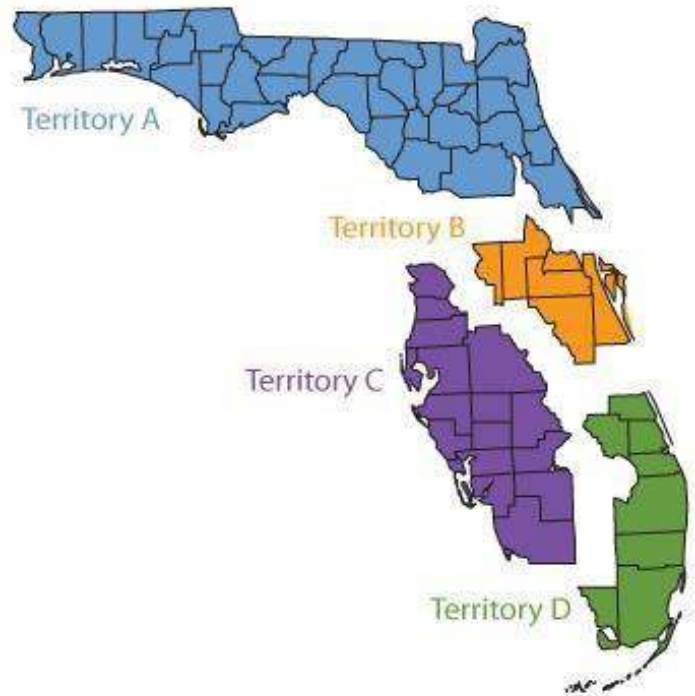

P- 954-973-7997
F- n/a

Updated 12/22/2021