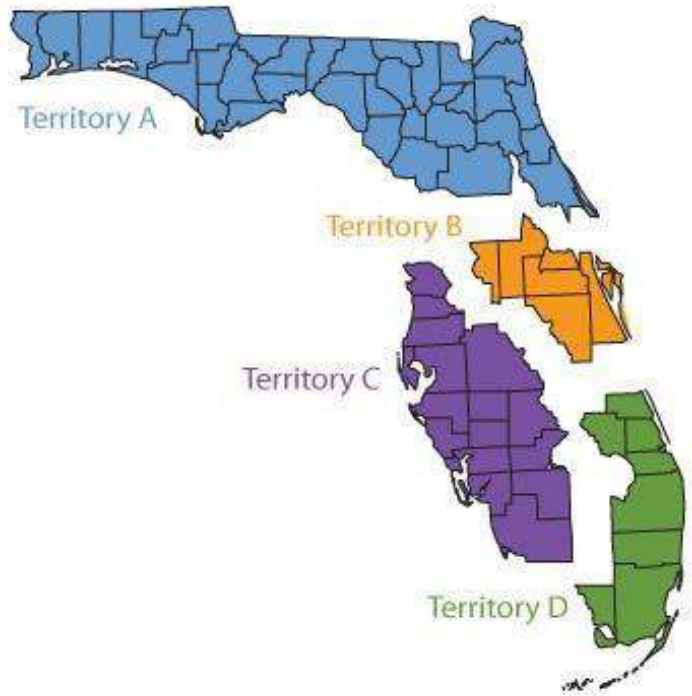

- **BOS**
  200 Technology Park
  Lake Mary, FL 32746
  www.bos.com
  P- 407-805-9911
  F- 407-805-9966
- **Workscapes Orlando**
  900 Orange Ave
  Winter Park, FL 32789
  www.workscapes.com
  P- 407-599-770
  F- n/a

Territory C:

- **Commercial Design Services, Inc.**
  5805 Barry Road
  Tampa, FL 33634
  www.cdstampa.com
  P- 813-886-0580
  F- 813-884-6200
- **BOS-Tampa**
  1600 East 8th, Suite C201
  Tampa, Florida 33605
  www.4fbi.com
  P- 813-549-7310
  F- 813-247-1305
- **Furniture & Design Concepts**
  11866 Metro Parkway
  Ft. Myers, FL 33966
  www.ofdc-inc.com
  P- 239-337-1212
  F- 239-337-4910
- **Workscapes Tampa**
  504 E Kennedy Blvd
  Tampa, FL 33602
  www.workscapes.com
  P- 813-620-0048