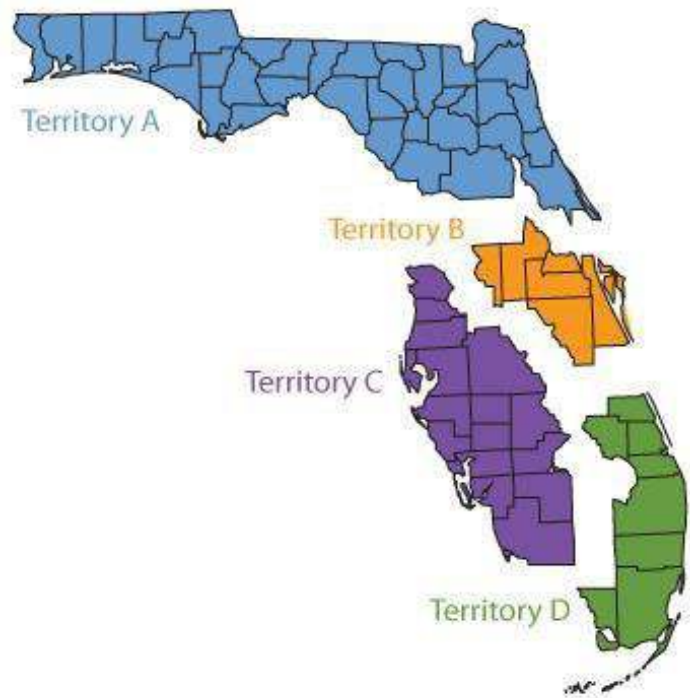

1510 West Avenue A
Belle Glade, FL 33430
www.evergladestrading.com
P- 561-996-1212
F- 561-996-3020

- **J. C. White Miramar**

3501 Commerce Parkway
Miramar, FL 33025
www.jcwhite.com
P- 954-499-6677
F- 954-499-6678

- **J.C. White – Palm Beach**

3402 S. Dixie Hwy
West Palm Beach, FL 33401
www.jcwhite.com
P- 561-848-4982
F- 561-848-8219

- **Your Office**

6193 Rock Island Road # 306
Tamarac, Florida 33319
yourofficefl@aol.com
P- 954-530-0137
F- 954-567-1439

- **Superior Installation Network, Inc.**

3740 Prospect Ave Suite 2
Riviera Beach, FL 33404
www.superiorinstall.net
P- 561-845-9858
F- n/a

- **Compass Office**

3320 Enterprise Way
Miramar, FL 33025
www.compass-office.com
P- 954-430-4590
F- n/a

- **Office Furniture Solutions**

1751 West Copans Rd. Suite 9
Pompano Beach, FL 33064
www.officesolutionsfl.com