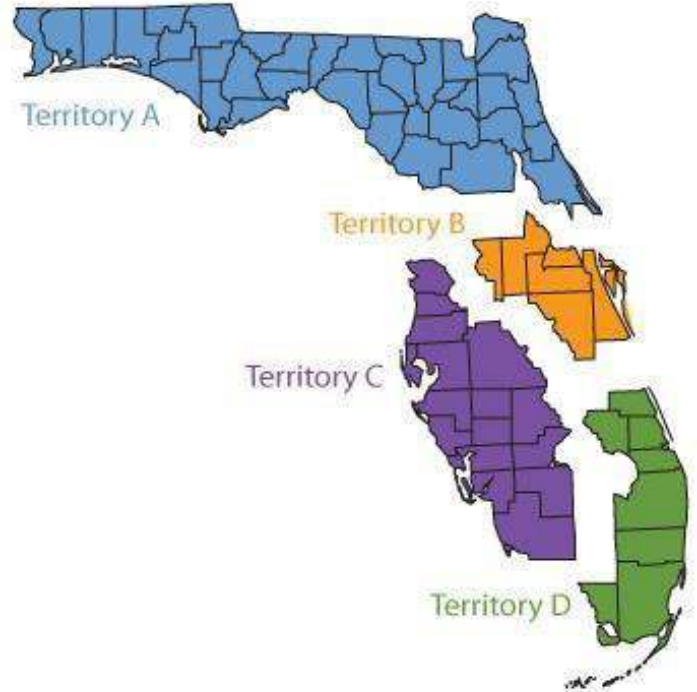

AUTHORIZED DEALER LISTING FOR FLORIDA STATE CONTRACT

Territory A:

- **Commercial Design Services**

508-C Capital Circle SE CITY, STATE & ZIP:
Tallahassee, FL 32301
www.cdstally.com
P- 805-241-0800
F- n/a

- **Holmes & Brakel**

8933 Western Way, Suite #2
Jacksonville, Florida 32256
www.holmesbrakel.com
P- 904-538-9883
F- 904-538-0578

- **OEC Business Interiors, Inc.**

1601 NW 80th Blvd.
Gainesville, Florida 32606
www.oec-fl.com
P- 352-332-1192
F- 352-333-8002

- **Office Environments & Services, Inc.**

1524 San Marco Boulevard
Jacksonville, Florida 32207
www.oesjax.com
P- 904-398-9761
F- 904-398-5095

- **Office Environments, Inc.**

111 S De Villiers St Suite C
Pensacola, FL 32502
www.officenvironments.com
P- 850-434-1165
F- n/a

- **Office Environments of Tallahassee**

1211 Governors Sq. Blvd. Suite #100
Tallahassee, Florida 32301
www.officenvironments.com
P- 850-915-0542
F- n/a