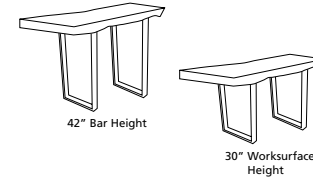

#### 1 Select Model

w" x d" x h"	Weight
42" Bar Height	
120 Width	775
96 Width	575
76 Width	375
30" Worksurface Height	
120 Width	750
96 Width	550
76 Width	350

	Standard Veneer Top Standard Veneer Chassis	Premium Veneer Top Premium Veneer Chassis	High Pressure Laminate Top Veneer Chassis	Thermally Fused Laminate Top Thermally Fused Laminate Chassis
GRO12042RE400W 19987	"P" Option N/A	"G" Option N/A	"M" Option N/A	
GRO9642RE400W 12762	"P" Option N/A	"G" Option N/A	"M" Option N/A	
GRO7642RE400W 9518	"P" Option N/A	"G" Option N/A	"M" Option N/A	
GRO12030RE400W 19484	"P" Option N/A	"G" Option N/A	"M" Option N/A	
GRO9630RE400W 12429	"P" Option N/A	"G" Option N/A	"M" Option N/A	
GRO7630RE400W 9201	"P" Option N/A	"G" Option N/A	"M" Option N/A	